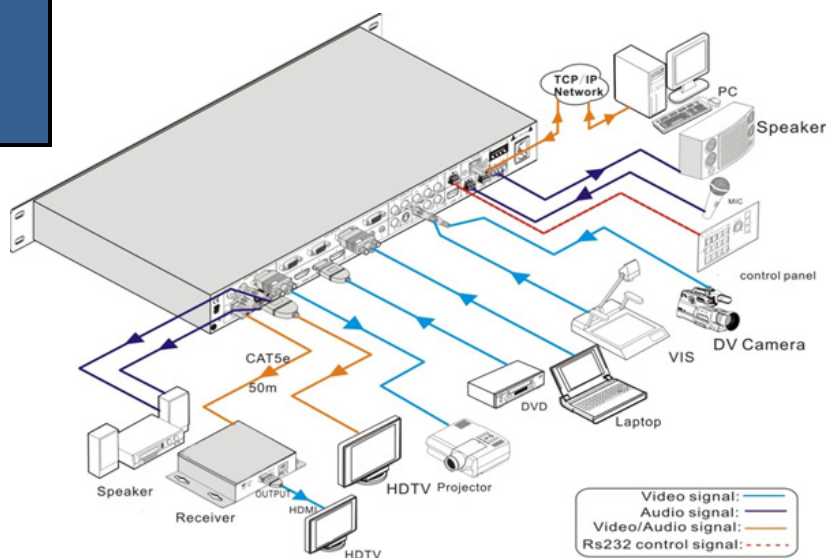

### Features

- ◆ 4 HDMI Inputs
- ◆ 4 VGA Inputs with 3.5mm TRS Audio
- ◆ 1 YPbPr Input
- ◆ 1 Composite / S-Video Input with L/R Stereo Audio
- ◆ 1 Microphone Input
- ◆ 1 HDMI Output
- ◆ 1 VGA Output with L/R Stereo Audio
- ◆ 1 HDBaseT 230ft (70m) CAT Extender Port
- ◆ Scales input up to 1080p
- ◆ 2 x 10 Watt Amplifier
- ◆ Volume, Bass, & Treble Control
- ◆ Front Panel Button Control with IR receiver
- ◆ RS-232 Control
- ◆ 10/100 LAN (Optional)
- ◆ USB for Firmware Updating

The ASP-S123V is a presentation scaler switcher designed for multi-signal processing of Composite Video, S-Video, Component Video (YPbPr), VGA (Computer Graphics), and HDMI inputs which can be scaled to 1080p in VGA/HDMI format. In addition, the built in HDMI CAT extension, microphone input, and 20 Watt amplifier makes the ASP-S123V a complete cost effective solution for education, commercial, and digital signage.

### Front Panel

- Power & Input selection indicating LEDs
- IR sensor window for remote
- Input source selection buttons for HDMI, VGA, and Video
- Signal channel & Resolution selection buttons
- MIC & Line volume control buttons

### Rear Panel

- HDMI, HDBaseT 230ft (70m) CAT Extender, & VGA outputs
- L/R RCA connectors for stereo audio output
- Four DB-15 connectors for VGA inputs
- Four HDMI inputs
- Four 3.5mm audio connectors for VGA audio inputs
- YPbPr input, two composite video inputs, S-Video input, and two pairs L/R for analog audio input
- RS232 port for serial control and USB port for firmware update
- MIC with pre-amplification & LINE for audio direct input
- One optional TCP/IP port for network controlling
- Amplifier with 2x10W @ 8Ω output
- Connector for POWER