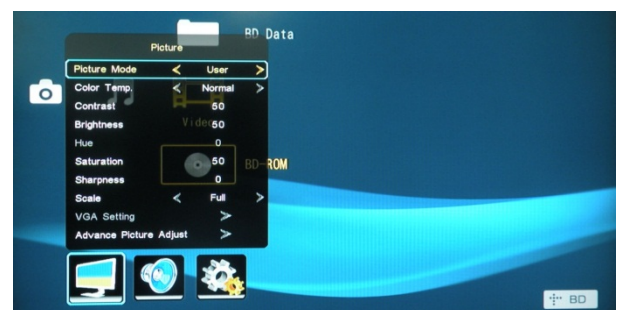

On Screen Display

Note: Specifications subject to change without notice.